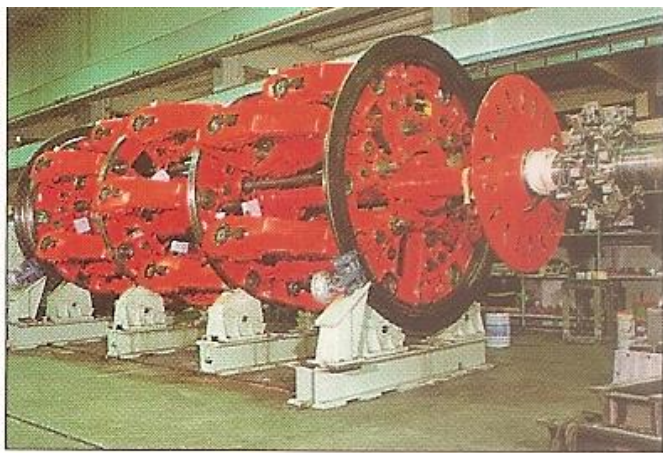

CORDATRICI PLANETARIE A DETORSIONE PLANETARY STRANDING MACHINES

Caratteristiche tecniche / Technical characteristics

Modello cd. CDT / Model cd. CDT

Diametro. bobine / Reels diameter	mm	400	560	630
Rotori a 6 – 12 – 18 – 24 – 30 Bobine - Cages with 6 – 12 – 18 – 24 – 30 Reels				